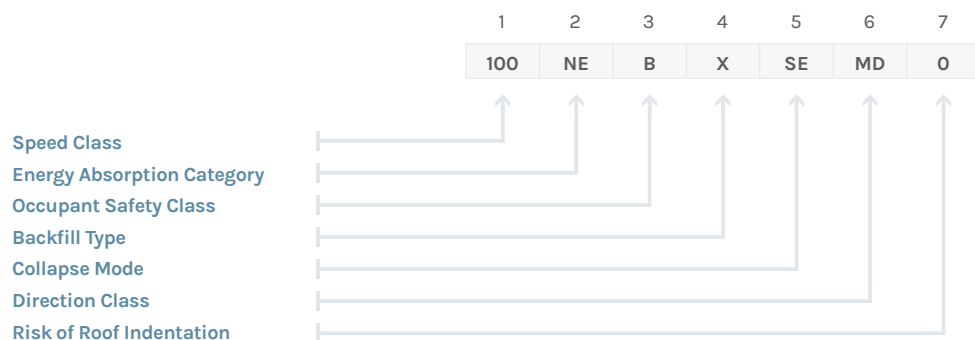

The seven different elements are as follows:

Element	Alternatives	Element	Alternatives
Speed Class	50, 70, 100	Collapse mode	SE, NS
Energy absorption category	HE, LE, NE	Direction Class	SD, BD, MD
Occupant safety class	A, B, C, D, E	Risk of roof indentation	0 or 1
Backfill type	S, X, R		