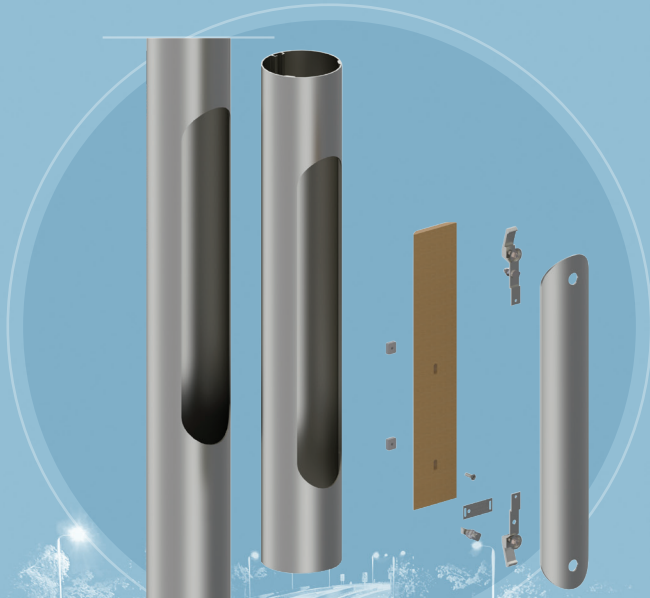

ALC®

Aluminium Lighting Company

www.aluminium-lighting.com